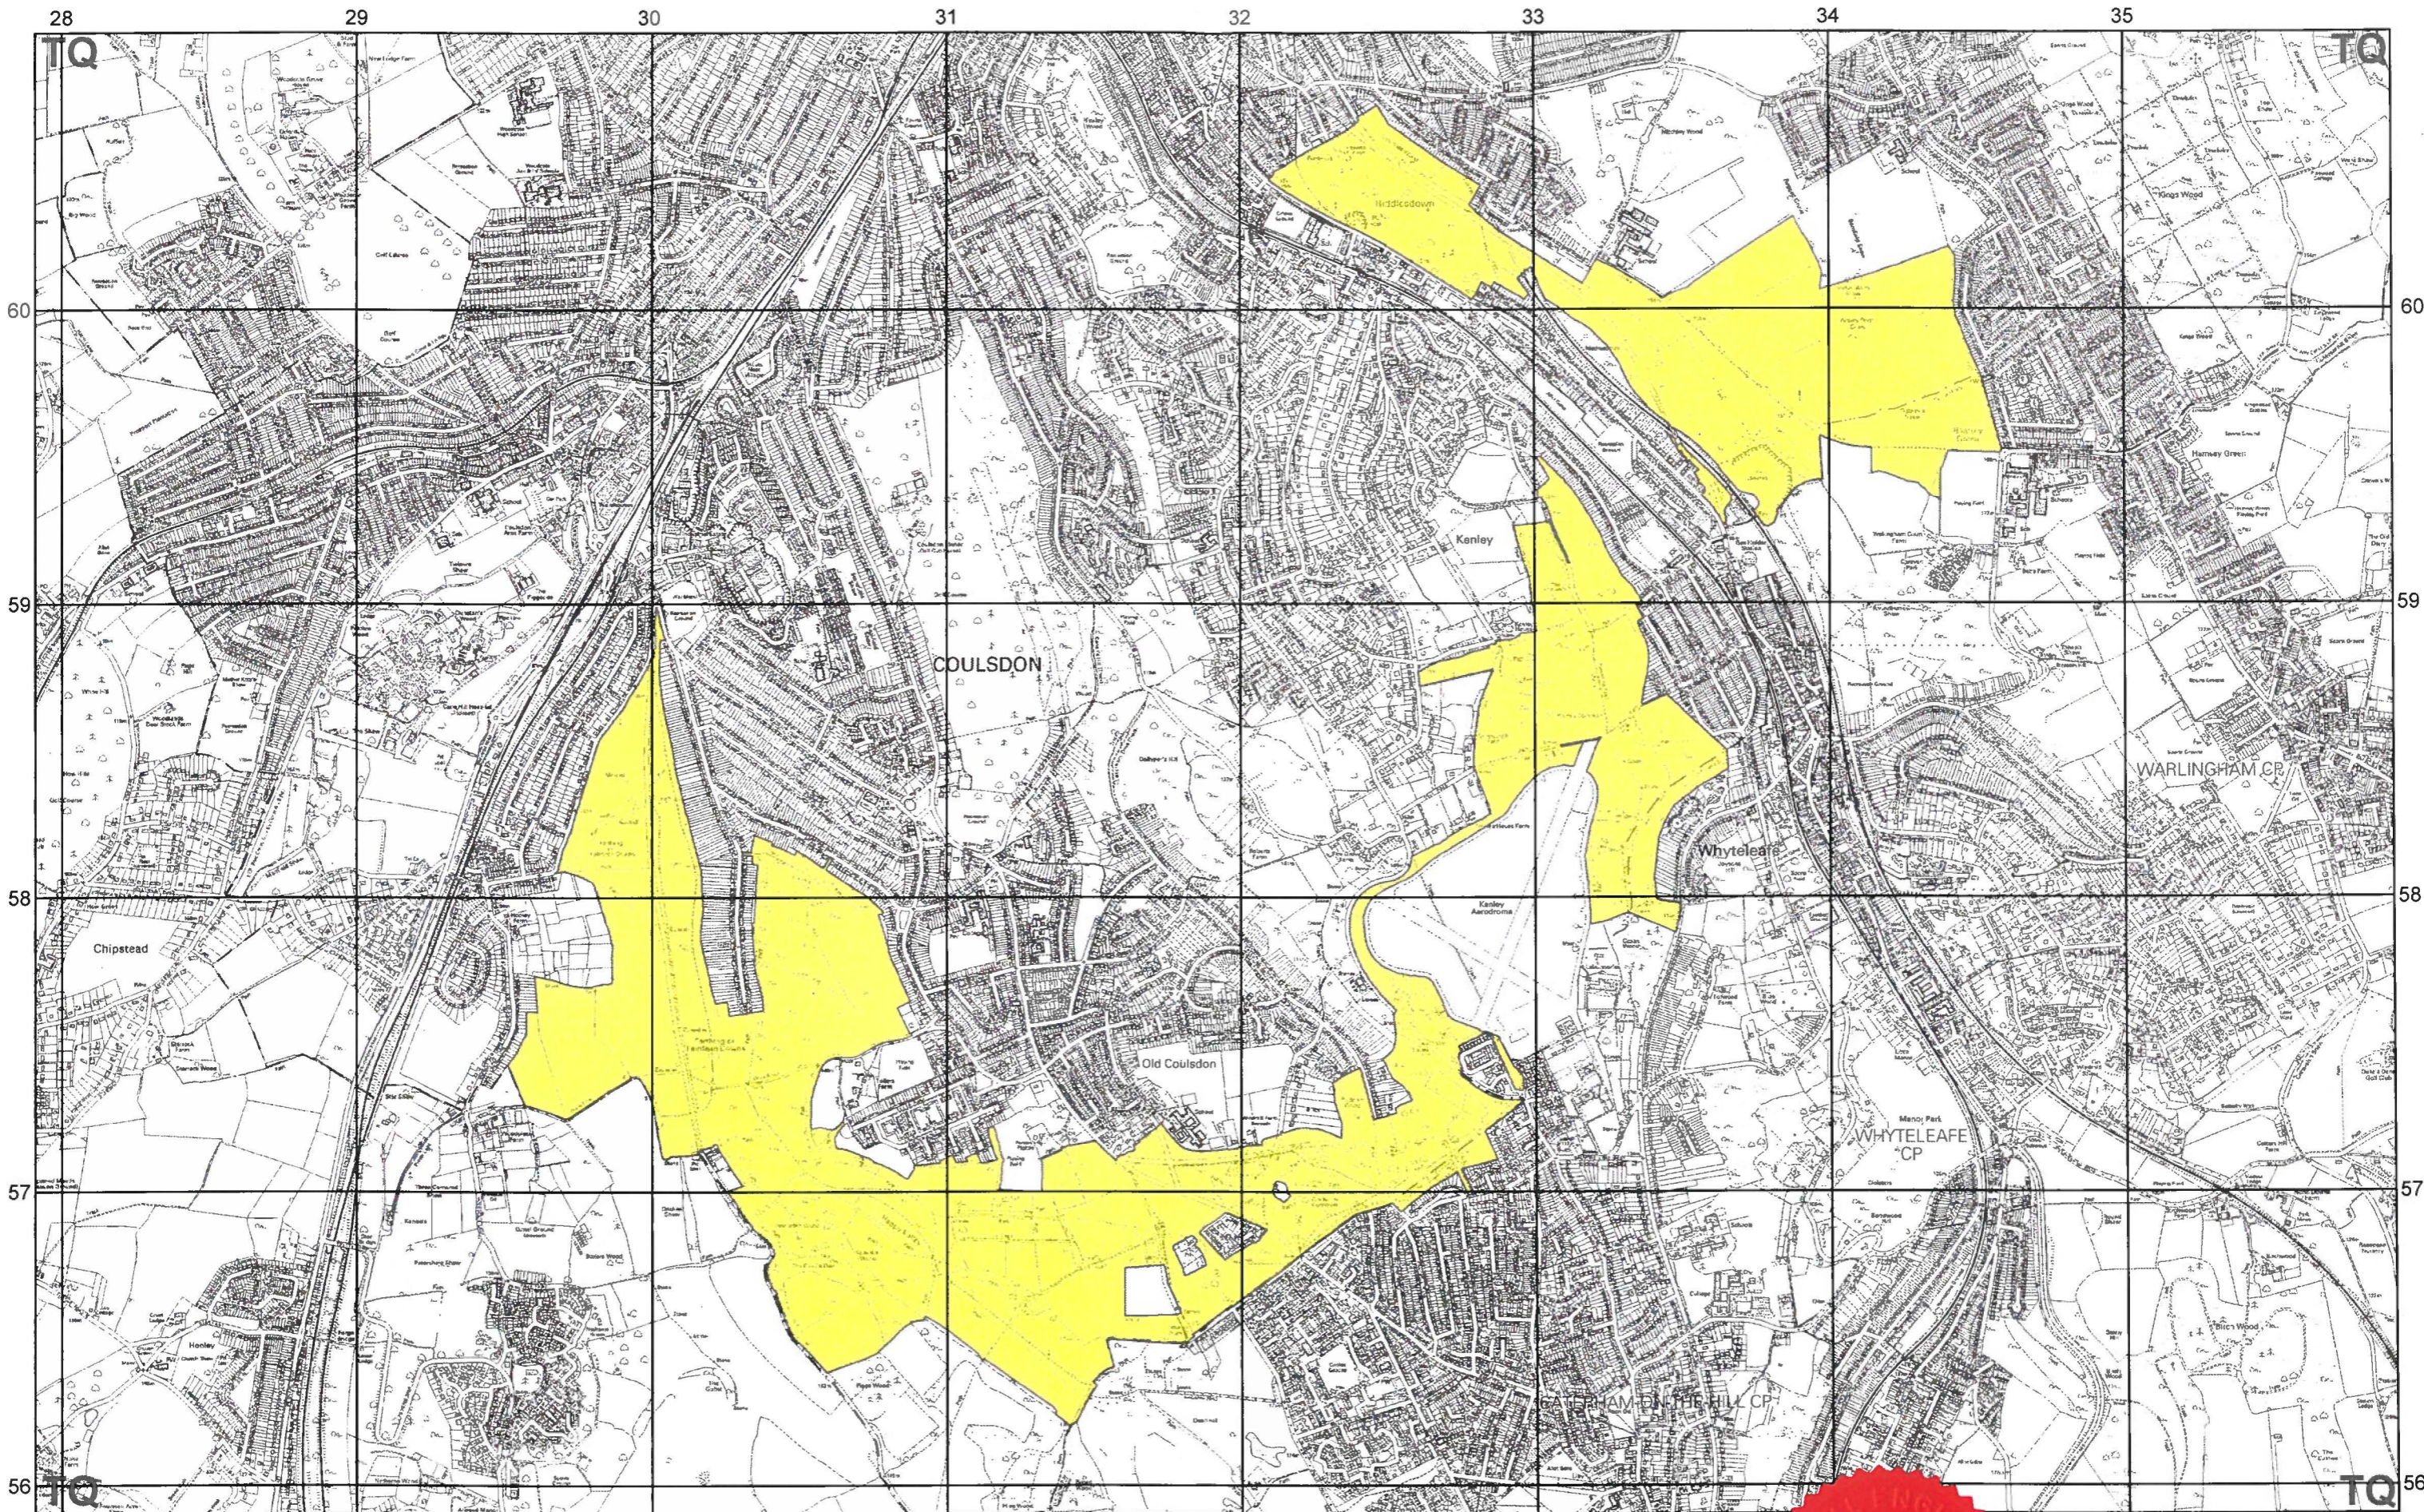

**NATIONAL PARKS AND ACCESS TO THE COUNTRYSIDE ACT 1949**

**WILDLIFE AND COUNTRYSIDE ACT 1981**

**SOUTH LONDON DOWNS NATIONAL NATURE RESERVE  
NO. 01 DECLARATION 2021**

The land having a total area of 431.50 hectares or thereabouts, situated in the Parishes of Caterham-on-the-Hill, Whyteleafe and Warlingham in the County of Surrey, and areas in the District of Croydon London Borough in the Greater London Authority Area and shown shaded yellow on the attached maps is held by the City of London Corporation and the London Borough of Croydon, bodies approved by Natural England, and is being managed as a nature reserve.

Authorised Member/Officer of Natural England

this...1.....day of...October.....2021

National Nature Reserve  
**South London Downs**  
 Outer London, Surrey  
 Declaration No.01, 2021 (Detail Map)

National Nature Reserve  
 431.50 Hectares

*[Signature]*  
 Authorised signatory for and on  
 behalf of Natural England

Note:  
 The boundary shown is derived from large scale Ordnance Survey Mastermap,  
 and may not match the background detail on this map. Definitive larger scale maps are available on request.

National Nature Reserve  
**South London Downs**  
 Outer London, Surrey  
 Declaration No.01, 2021 (Location Map)

National Nature Reserve  
 431.50 Hectares

Theme ID:  
1460457  
 Grid Ref:  
TQ305568  
 Version:  
20200320  
 Plotted:  
15/09/2021